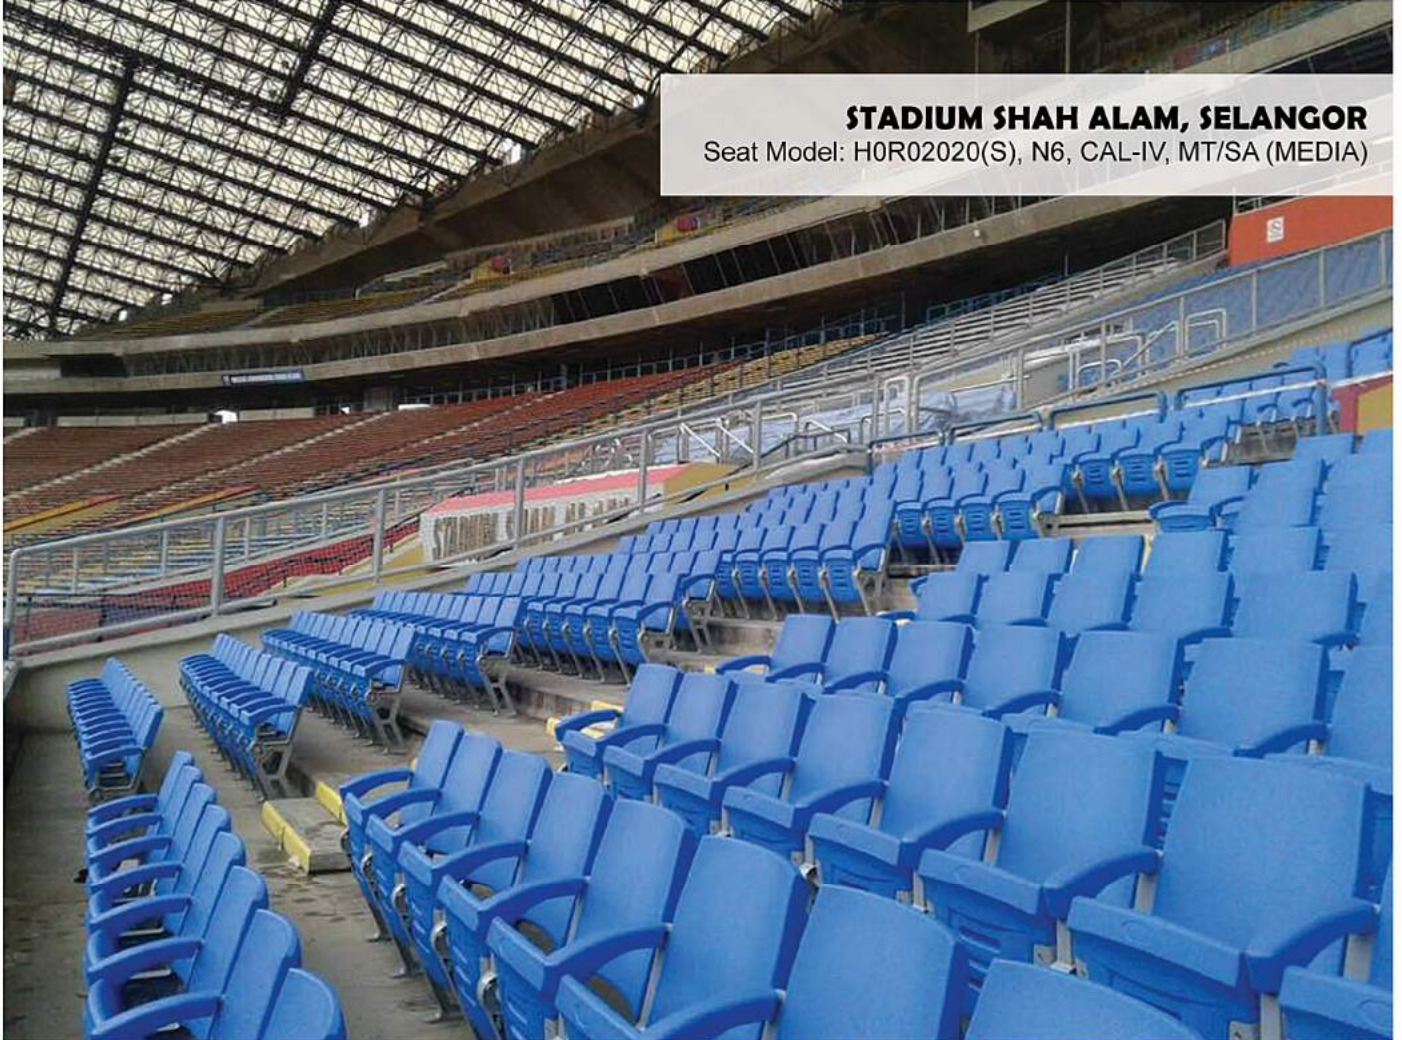

Industrial Workbench

Customised workbench to suit individual client's requirement in mechanical, electrical, welding and science labs.

JOB REFERENCE

Stadium Seating

JOB REFERENCE

Stadium Seating

STADIUM SHAH ALAM, SELANGOR
Seat Model: H0R02020(S), N6, CAL-IV, MT/SA (MEDIA)