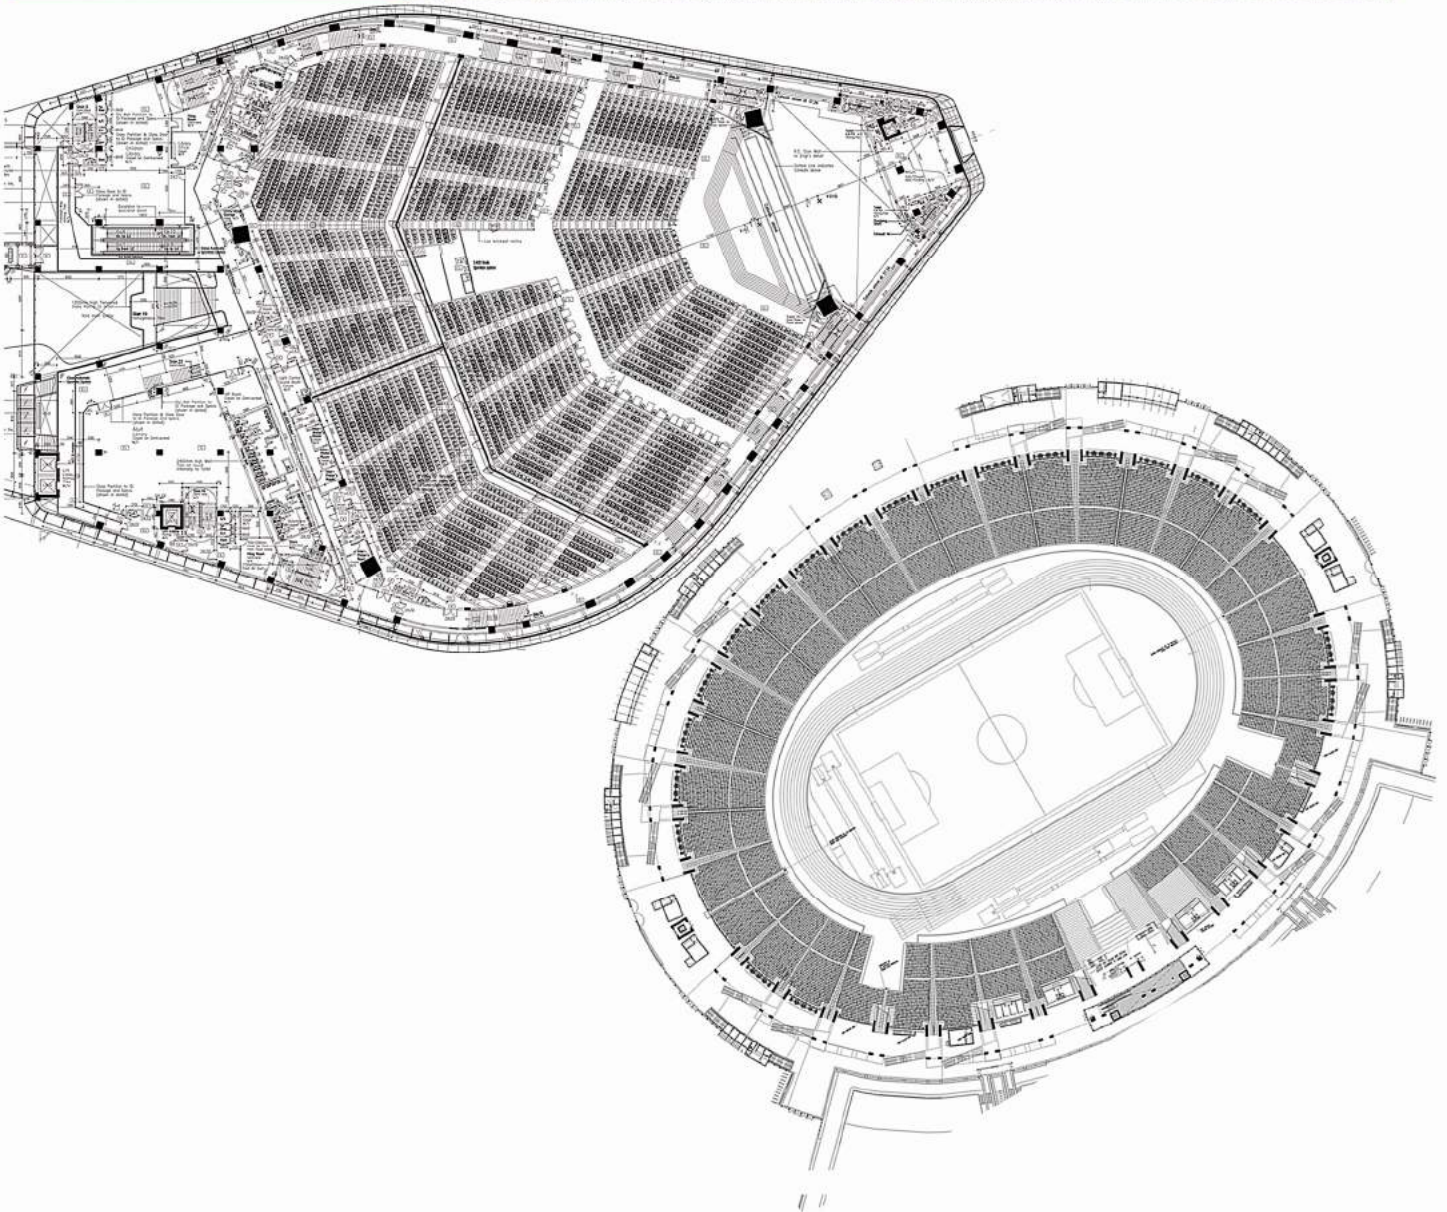

SERVICES

- **AUTOCAD**
- **3D**
- **COLOUR SCHEME PLAN**
- **TECHNICAL DRAWING**
- **CUSTOM-MADE DRAWING/PARTS**